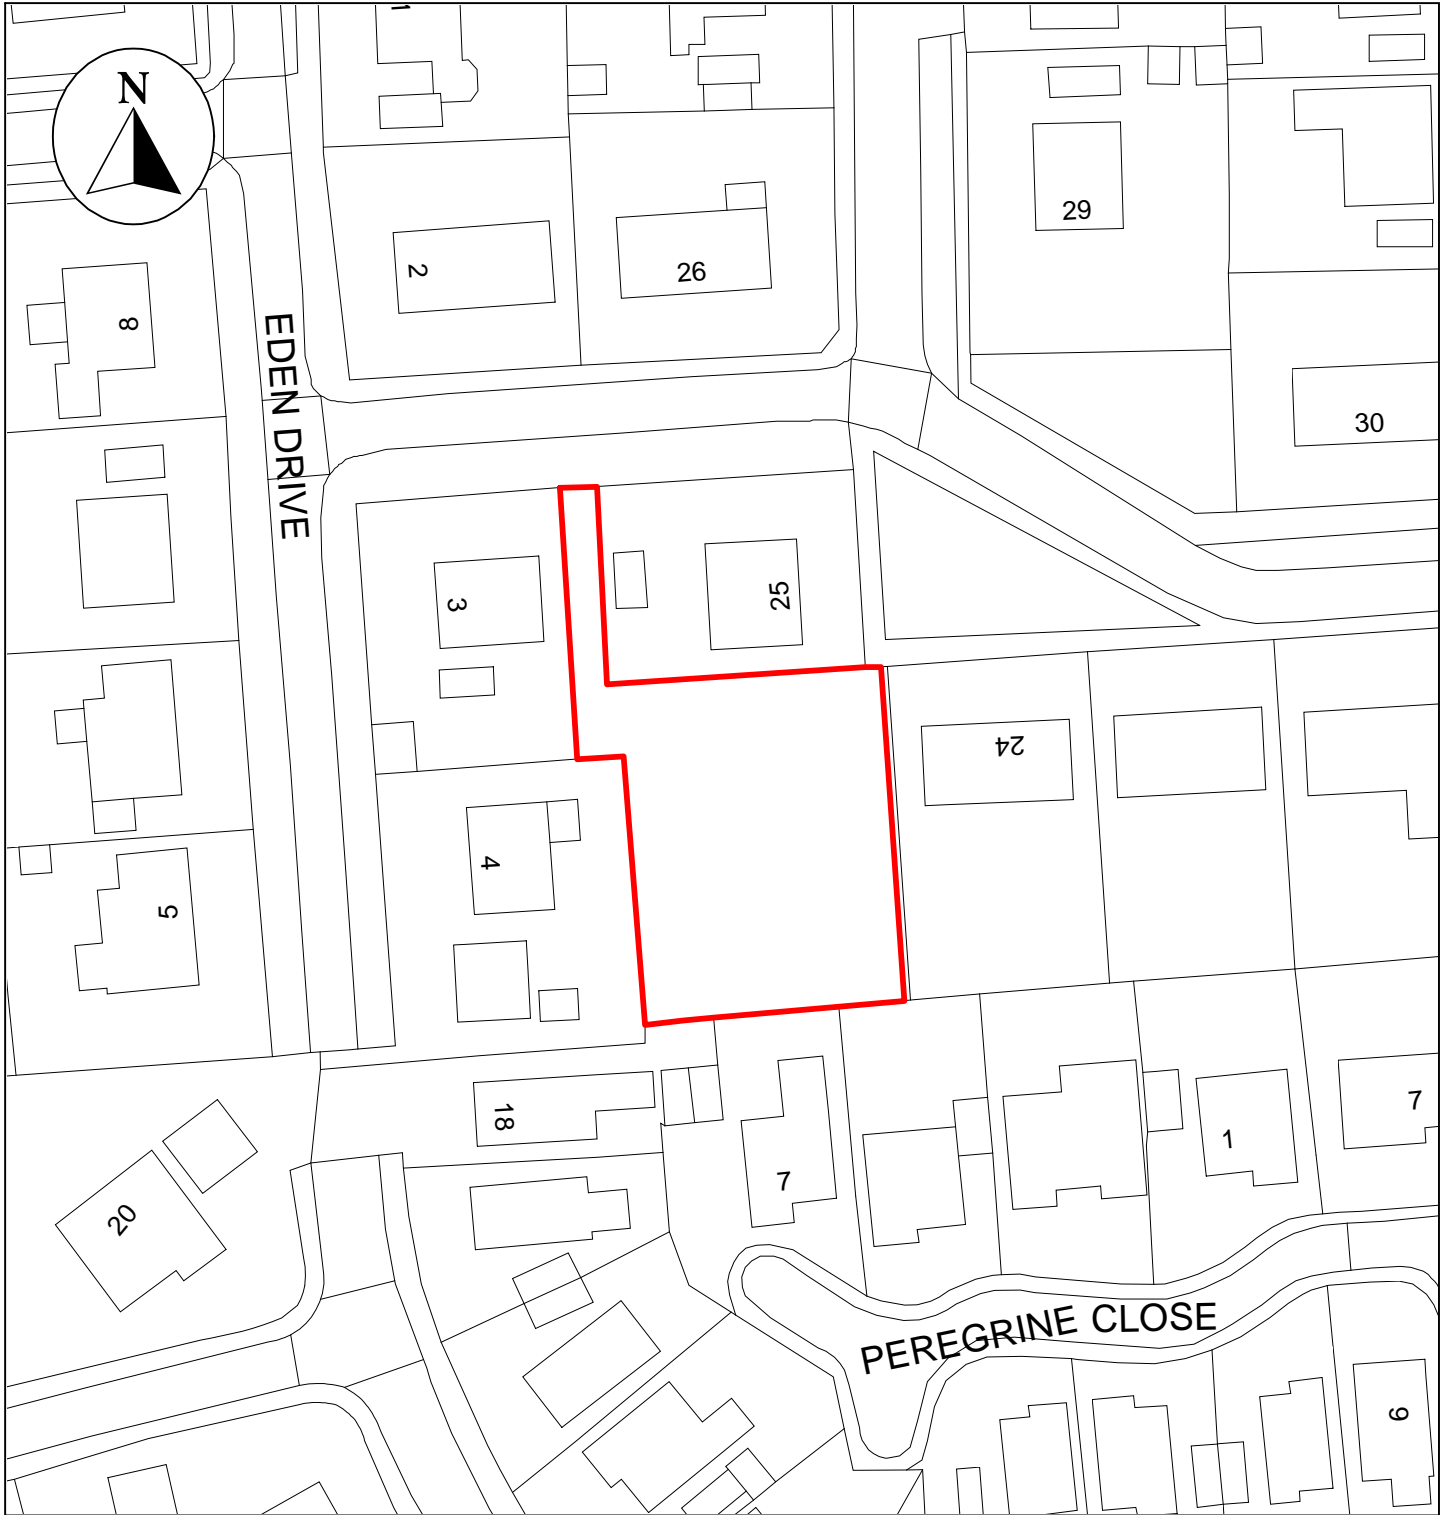

Public Space Protection Order Cumberland Council 2024

ANTI-SOCIAL BEHAVIOUR CRIME AND
POLICING ACT 2014

Land at Churchill Drive, Moresby Parks, Whitehaven CA28 8YQ

Neighbourhoods
Education and Enforcement
Allerdale House
Workington
CA14 3YJ

Scale: 1 : 750
Date: February 2024

©crown copyright database rights 2024
ordnance survey AC0000861732